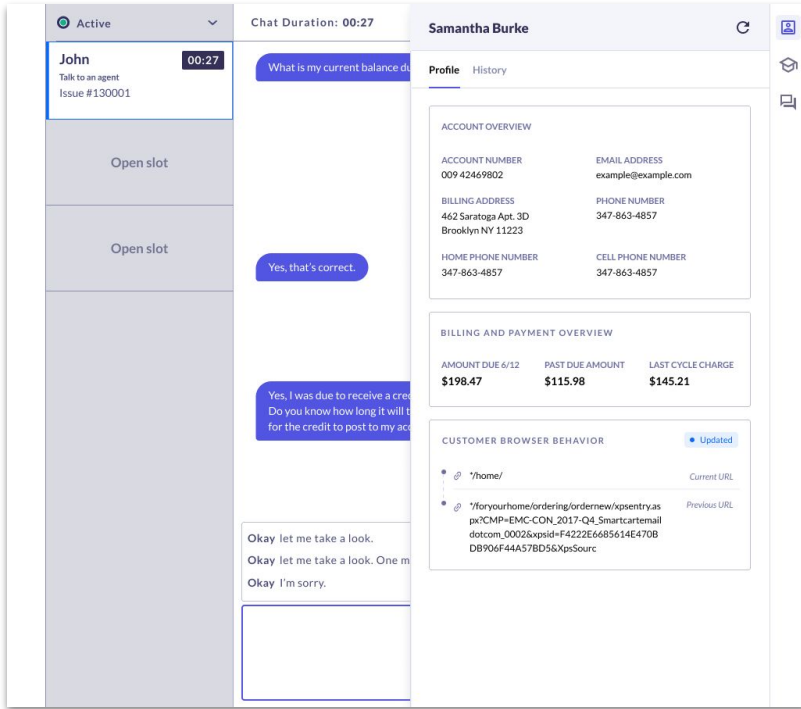

Small Breakpoints

Agents will now be able to resize the desk to fit within a small amount of screen space. This should help agents fit Desk alongside their other tools on-screen.

At small Desk sizes, The right-hand panel will overlap the center panel and can be opened and closed easily, improving readability.

Smallest breakpoint (760 px); Right-hand panel expanded

Smallest breakpoint (760 px); Right-hand panel collapsed

Medium breakpoint (1024 px); right-hand panel overlapping center panel

Largest breakpoint (1440 px); all panels fully expanded