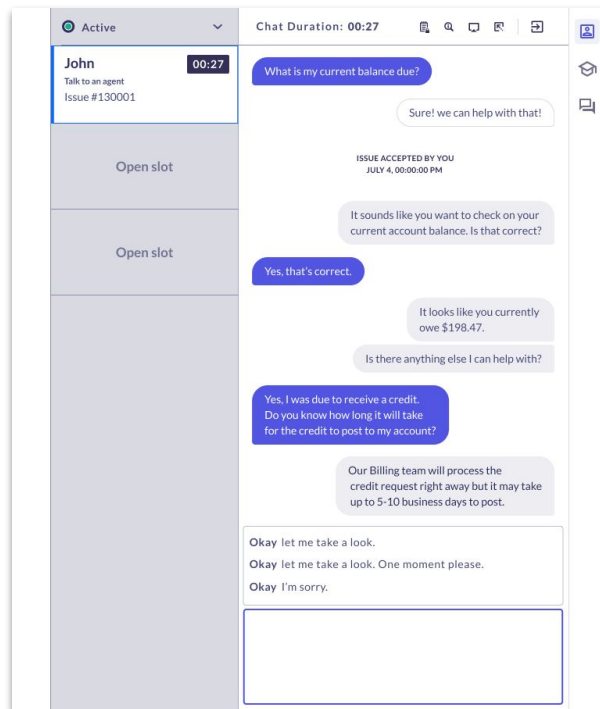

Small Breakpoints

Agents will now be able to resize the desk to fit within a small amount of screen space. This should help agents fit Desk alongside their other tools on-screen.

At small Desk sizes, The right-hand panel will overlap the center panel and can be opened and closed easily, improving readability.

Smallest breakpoint (760 px); Right-hand panel expanded

Smallest breakpoint (760 px); Right-hand panel collapsed

Medium breakpoint (1024 px); right-hand panel overlapping center panel

Largest breakpoint (1440 px); all panels fully expanded