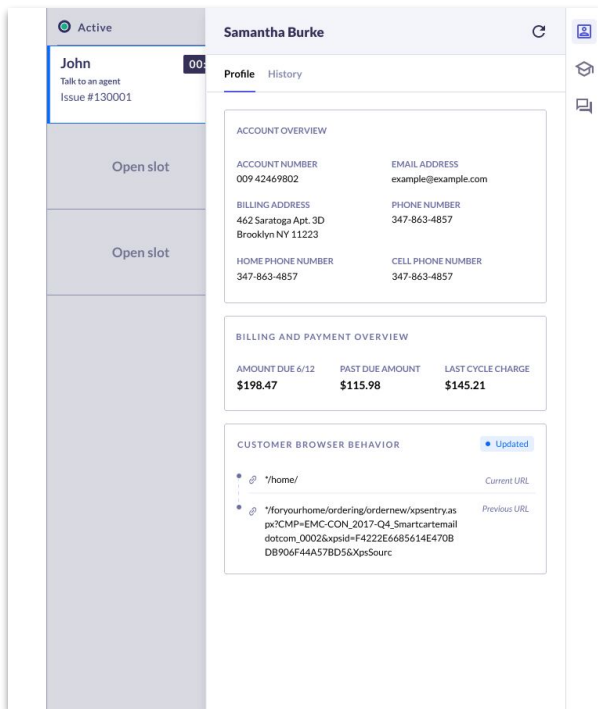

Small Breakpoints

Agents will now be able to resize the desk to fit within a small amount of screen space. This should help agents fit Desk alongside their other tools on-screen.

At small Desk sizes, The right-hand panel will overlap the center panel and can be opened and closed easily, improving readability.

Smallest breakpoint (760 px); Right-hand panel expanded

Smallest breakpoint (760 px); Right-hand panel collapsed

Medium breakpoint (1024 px); right-hand panel overlapping center panel

Largest breakpoint (1440 px); all panels fully expanded