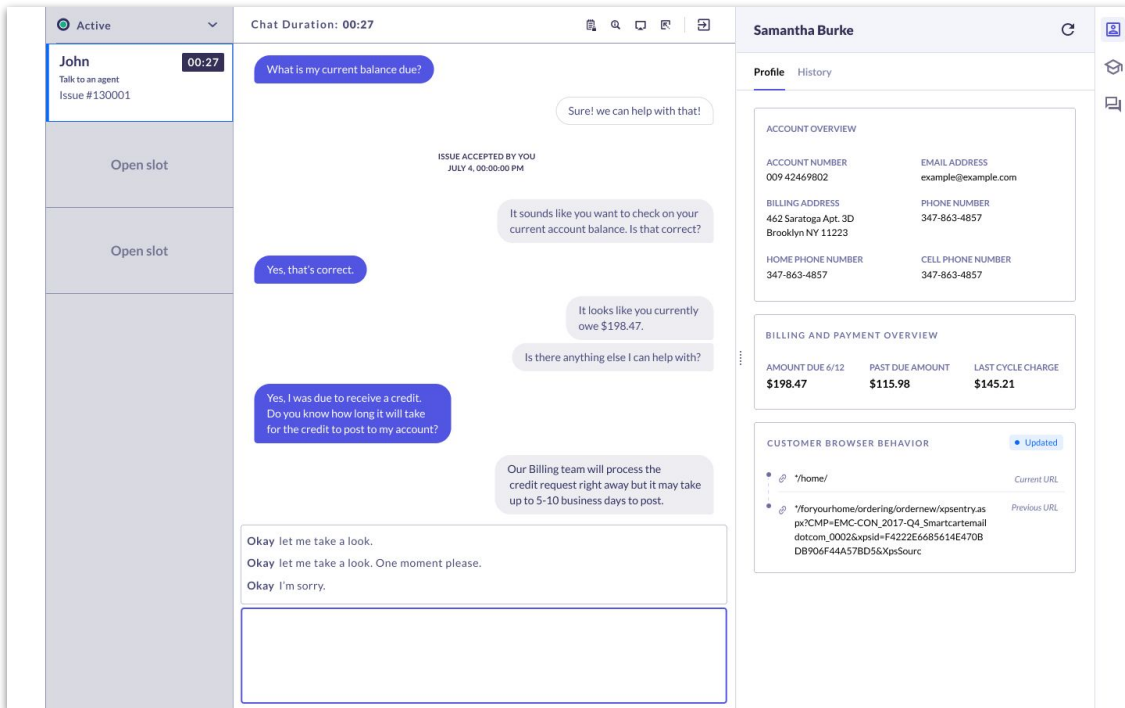

Small Breakpoints

Agents will now be able to resize the desk to fit within a small amount of screen space. This should help agents fit Desk alongside their other tools on-screen.

At small Desk sizes, The right-hand panel will overlap the center panel and can be opened and closed easily, improving readability.

Smallest breakpoint (760 px); Right-hand panel expanded

Smallest breakpoint (760 px); Right-hand panel collapsed

Medium breakpoint (1024 px); right-hand panel overlapping center panel

Largest breakpoint (1440 px); all panels fully expanded